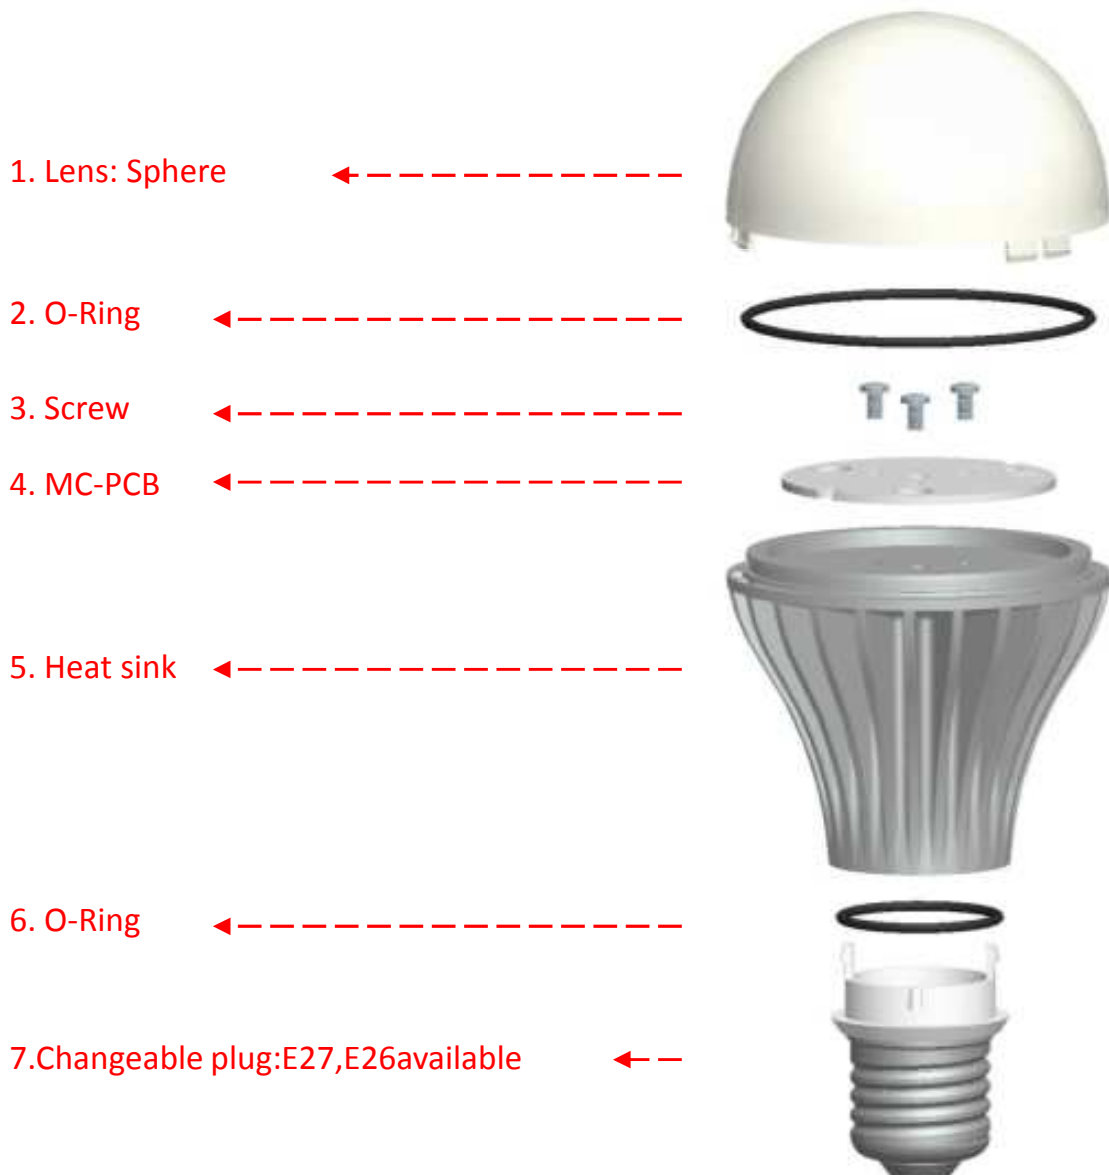

LED PAR20 Bulb Series

semi-modulised product data sheet

Table of Contents

Introduction	2
Features	3
Compatible LED & Lens	4
Part number	5
Dimension	6
Package	7

Introduction

PAR20 Bulb series of customised lighting components (excluding leds & driver) have been integrated for certain models of lighting lamp. With our component modules and its accessories, lamp manufacturers are able to reduce the new product developing cost. Ledlink offers “one stop shopping” concept, bringing our clients time and cost effective to meet the rapid market shift.

Features

- 70mm PAR20 diameter
- IP Rating:IP65
- Thermal conductivity 130 W/mk
- Compatible Lens :Sphere
- Changeable plug : E26 、 E27 、 customization
- Input Power Capability(Watts) : 9W(max)
- Weight : 180g (excluding Driver & LED)
- Plastic Housing temperature (max) : 75°C
- Heat sink equilibrium temperature (max) : 68°C
- Temperature & Operate Power characteristics

Compatible LED & Lens

Condition : Sphere

LED Type	LED Model	Angle
	1LA5 、 KLC8 、 Federal	140°
	Rebel	140°
	XP 、 XR Series	140°

Part number

Item	Picture	Description	Part number	Dimension
Lens		140 degree Sphere	LL06ZZ-DA140L02	Φ 70x 41.79mm
			LL06ZZ-DA140L05	
Heat sink		Bulb heat sink (gray silver colour)	LDKS-034107-001	Φ70*57.3mm
Lamp base		E27-P20底座组件-B	LL27A00MDNA2	Φ33*45mm
			LL27A00MDNA1	
		E26-P20底座组件-B	LL26A00MDNA2	Φ33*42mm
			LL26A00MDNA1	
MCPCB		For 1LA5 3in1	LDKPED-03C3BS4-08	Φ50.0*1.6mm
		For 1LA5 7in1	LDKPED-07C2WS4-02	Φ50.0*1.2mm
O-Ring		For Sphere	LDK03-03-001	Φ50*1.8mm
		For Lamp base	LDK03-03-002	Φ20.3*1.8mm
Screw		To fix the MCPCB with the heat sink	LDK01-03-007	M3*5mm