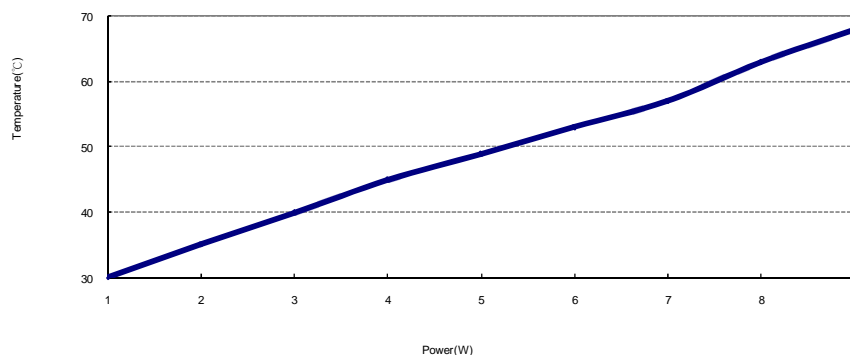

Features

- 70mm PAR20 diameter
- IP Rating:IP65
- Thermal conductivity 130 W/mk
- Compatible Lens :Sphere
- Changeable plug : E26 、 E27 、 customization
- Input Power Capability(Watts) : 9W(max)
- Weight : 180g (excluding Driver & LED)
- Plastic Housing temperature (max) : 75°C
- Heat sink equilibrium temperature (max) : 68°C
- Temperature & Operate Power characteristics