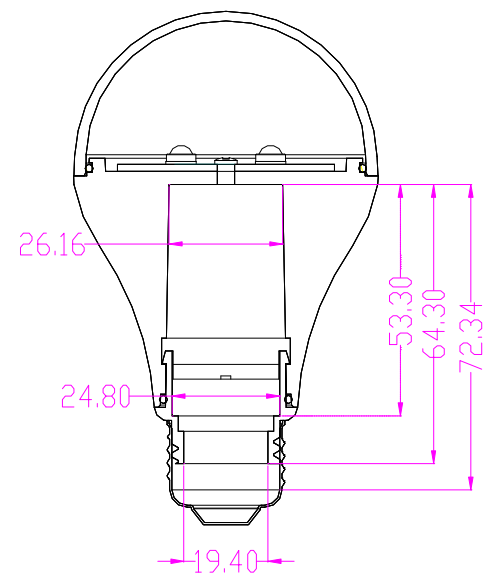

Features

- 70mm PAR20 diameter
- IP Rating:IP65
- Thermal conductivity 130 W/mk
- Compatible Lens :Sphere
- Changeable plug : E26 、 E27 、 customization
- Input Power Capability(Watts) : 9W(max)
- Weight : 180g (excluding Driver & LED)
- Plastic Housing temperature (max) : 75°C
- Heat sink equilibrium temperature (max) : 68°C
- Temperature & Operate Power characteristics

Dimension

■ E26

Mechanical Dimension (mm)

Driver Space (mm)

■ E27

Mechanical Dimension (mm)

Driver Space (mm)

Package

- Changeable plug : E27 & E26 Package

Item	Quantity	Total	Dimension (L*W*H)
Tray	42pcs/tray	42pcs	340*300*38 mm
Inner box	4tray/box	168pcs	350*310*210 mm
Outer box	2 inner box/outer box	336pcs	647*365*240 mm

16pcs/tray

80pcs/inner box

ITEM NO.: _____
 QTY: _____
 G.W.: KGS
 N.W.: KGS
 MEAS: _____

160pcs/outer box

Package

- Changeable plug : Sink package

Item	Quantity	Total	Dimension (L*W*H)
Tray	16pcs/tray	16pcs	389*376*56 mm
Inner box	3 tray/box	48pcs	400*370*210 mm
Outer box	2 inner box/outer box	96pcs	420*390*455 mm