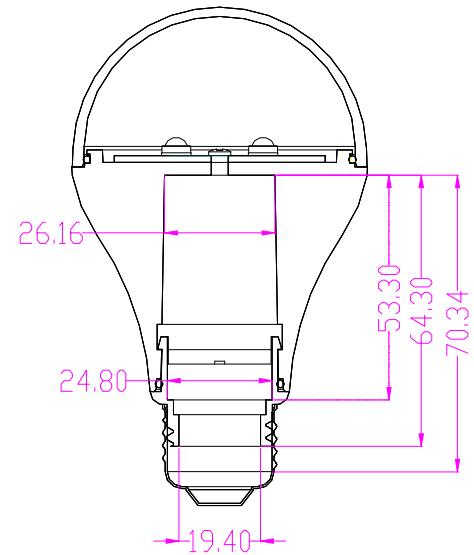

Features

- 70mm PAR20 diameter
- IP Rating:IP65
- Thermal conductivity 130 W/mk
- Compatible Lens :Sphere
- Changeable plug : E26 、 E27 、 customization
- Input Power Capability(Watts) : 9W(max)
- Weight : 180g (excluding Driver & LED)
- Plastic Housing temperature (max) : 75°C
- Heat sink equilibrium temperature (max) : 68°C
- Temperature & Operate Power characteristics

Compatible LED & Lens

Condition : Sphere

LED Type	LED Model	Angle
	1LA5 、 KLC8 、 Federal	140°
	Rebel	140°
	XP 、 XR Series	140°

Part number

Item	Picture	Description	Part number	Dimension
Lens		140 degree Sphere	LL06ZZ-DA140L02	Φ 70x 41.79mm
			LL06ZZ-DA140L05	
Heat sink		Bulb heat sink (gray silver colour)	LDKS-034107-001	Φ70*57.3mm
Lamp base		E27-P20底座组件-B	LL27A00MDNA2	Φ33*45mm
			LL27A00MDNA1	
		E26-P20底座组件-B	LL26A00MDNA2	Φ33*42mm
			LL26A00MDNA1	
MCPCB		For 1LA5 3in1	LDKPED-03C3BS4-08	Φ50.0*1.6mm
		For 1LA5 7in1	LDKPED-07C2WS4-02	Φ50.0*1.2mm
O-Ring		For Sphere	LDK03-03-001	Φ50*1.8mm
		For Lamp base	LDK03-03-002	Φ20.3*1.8mm
Screw		To fix the MCPCB with the heat sink	LDK01-03-007	M3*5mm

Dimension

■ E26

Mechanical Dimension (mm)

Driver Space (mm)

■ E27

Mechanical Dimension (mm)

Driver Space (mm)

Package

- Changeable plug : E27 & E26 Package

Item	Quantity	Total	Dimension (L*W*H)
Tray	42pcs/tray	42pcs	340*300*38 mm
Inner box	4tray/box	168pcs	350*310*210 mm
Outer box	2 inner box/outer box	336pcs	647*365*240 mm