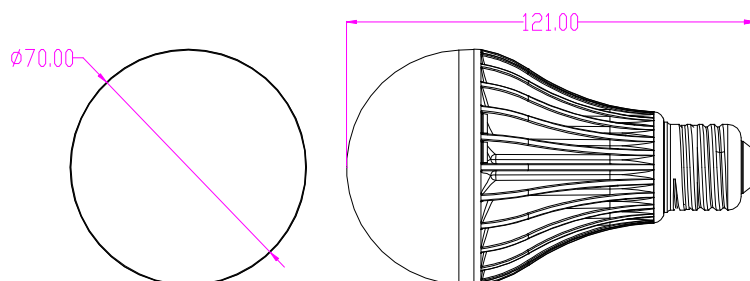

Features

- 70mm PAR20 diameter
- IP Rating:IP65
- Thermal conductivity 130 W/mk
- Compatible Lens :Sphere
- Changeable plug : E26 、 E27 、 customization
- Input Power Capability(Watts) : 9W(max)
- Weight : 180g (excluding Driver & LED)
- Plastic Housing temperature (max) : 75°C
- Heat sink equilibrium temperature (max) : 68°C
- Temperature & Operate Power characteristics

Compatible LED & Lens

Condition : Sphere

LED Type	LED Model	Angle
	1LA5 、 KLC8 、 Federal	140°
	Rebel	140°
	XP 、 XR Series	140°

Part number

Item	Picture	Description	Part number	Dimension
Lens		140 degree Sphere	LL06ZZ-DA140L02	Φ 70x 41.79mm
			LL06ZZ-DA140L05	
Heat sink		Bulb heat sink (gray silver colour)	LDKS-034107-001	Φ70*57.3mm
Lamp base		E27-P20底座组件-B	LL27A00MDNA2	Φ33*45mm
			LL27A00MDNA1	
		E26-P20底座组件-B	LL26A00MDNA2	Φ33*42mm
			LL26A00MDNA1	
MCPCB		For 1LA5 3in1	LDKPED-03C3BS4-08	Φ50.0*1.6mm
		For 1LA5 7in1	LDKPED-07C2WS4-02	Φ50.0*1.2mm
O-Ring		For Sphere	LDK03-03-001	Φ50*1.8mm
		For Lamp base	LDK03-03-002	Φ20.3*1.8mm
Screw		To fix the MCPCB with the heat sink	LDK01-03-007	M3*5mm

Dimension

■ E26

Mechanical Dimension (mm)

Driver Space (mm)

■ E27

Mechanical Dimension (mm)

Driver Space (mm)

Package

- Changeable plug : E27 & E26 Package

Item	Quantity	Total	Dimension (L*W*H)
Tray	42pcs/tray	42pcs	340*300*38 mm
Inner box	4tray/box	168pcs	350*310*210 mm
Outer box	2 inner box/outer box	336pcs	647*365*240 mm