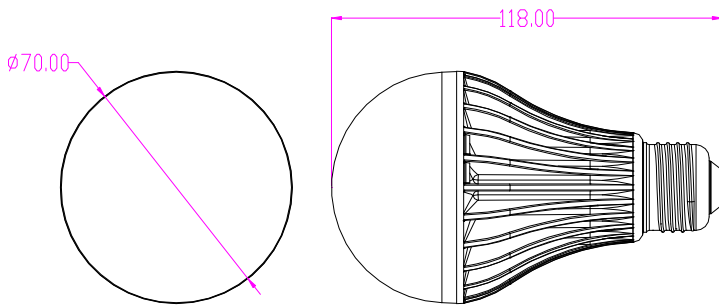

Features

- 70mm PAR20 diameter
- IP Rating:IP65
- Thermal conductivity 130 W/mk
- Compatible Lens :Sphere
- Changeable plug : E26 、 E27 、 customization
- Input Power Capability(Watts) : 9W(max)
- Weight : 180g (excluding Driver & LED)
- Plastic Housing temperature (max) : 75°C
- Heat sink equilibrium temperature (max) : 68°C
- Temperature & Operate Power characteristics

Compatible LED & Lens

Condition : Sphere

LED Type	LED Model	Angle
	1LA5 、 KLC8 、 Federal	140°
	Rebel	140°
	XP 、 XR Series	140°

Part number

Item	Picture	Description	Part number	Dimension
Lens		140 degree Sphere	LL06ZZ-DA140L02	Φ 70x 41.79mm
			LL06ZZ-DA140L05	
Heat sink		Bulb heat sink (gray silver colour)	LDKS-034107-001	Φ70*57.3mm
Lamp base		E27-P20底座组件-B	LL27A00MDNA2	Φ33*45mm
			LL27A00MDNA1	
		E26-P20底座组件-B	LL26A00MDNA2	Φ33*42mm
			LL26A00MDNA1	
MCPCB		For 1LA5 3in1	LDKPED-03C3BS4-08	Φ50.0*1.6mm
		For 1LA5 7in1	LDKPED-07C2WS4-02	Φ50.0*1.2mm
O-Ring		For Sphere	LDK03-03-001	Φ50*1.8mm
		For Lamp base	LDK03-03-002	Φ20.3*1.8mm
Screw		To fix the MCPCB with the heat sink	LDK01-03-007	M3*5mm

Dimension

■ E26

Mechanical Dimension (mm)

Driver Space (mm)

■ E27

Mechanical Dimension (mm)

Driver Space (mm)

Package