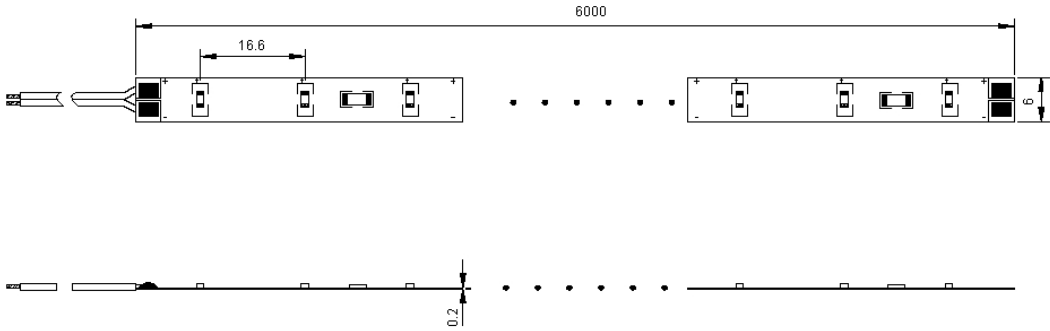

Flexible SMD LED Strip Series
0603 flexible SMD LED strip
6M-G12-360xxx-6mm

Features:

- * Apply 0603 SMD LED
- * Wide beam angle, 120degree
- * 3M self-adhesive tape on the back
- * Can be cut every 3LEDs along the cut-mark
- * Various colors available: White, Warm-white, Blue, Green, Yellow, Red

Specification:

- Dimension: 6000mmx6mm
- LED quantity: 60LED/meter
- LED spacing: 16.6mm
- Working voltage: 12V DC
- Power consumption: 2.4W/meter
- Packing: 6meter/loop, 2loop/reel

Flexible SMD LED Strip Series
0603 flexible SMD LED strip
6M-G12-360xxx-6mm