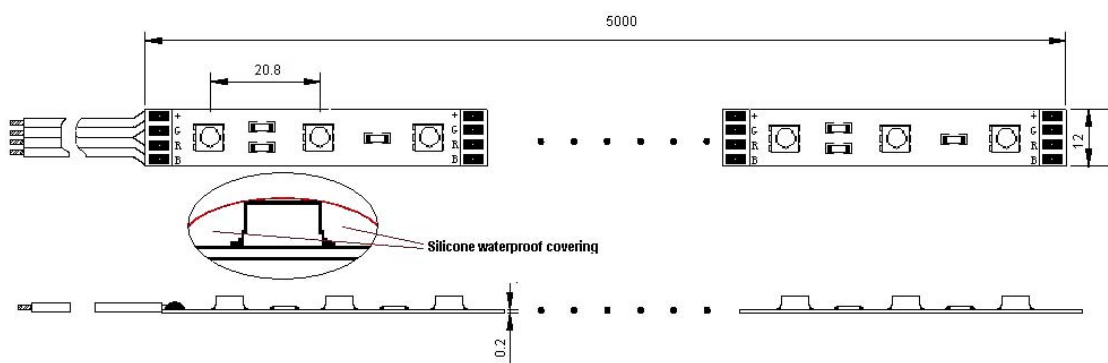

Waterproof flexible LED Strip Series

Silicone covering waterproof RGB flexible LED strip

5M-GW12-240RGB-12mm

Features:

- * Apply PLCC-6 RGB SMD TOP LED
- * Wide beam angle, 120degree
- * Can be cut every 3LED along the cut-mark
- * Multicolor changing patterns available when cooperating with RGB LED controller
- * **Silicone waterproof covering outside**
- * **Professional waterproof, IP65**

Specification:

Dimension: 5000mmx12mm
LED quantity: 48LED/meter
LED spacing: 20.8mm
Working voltage: 12V DC
Power consumption: max. 11.5W/m
Packing: 5meter/reel, wheel taped
IP class: IP65

Waterproof flexible LED Strip Series
Silicone covering waterproof RGB flexible LED strip
5M-GW12-240RGB-12mm

Code System and Luminous Flux:

Blue	Green	Red
38lumen/meter	88lumen/meter	48lumen/meter

Packing Information:

5meter/reel, wheel taped, with Antistatic Bag outside

Application:

- * Architectural decorative lighting
- * Signage letters back-lighting
- * Arch edge lighting
- * Home or Club mood lighting
- * Staircase accent lighting
- * Car decoration